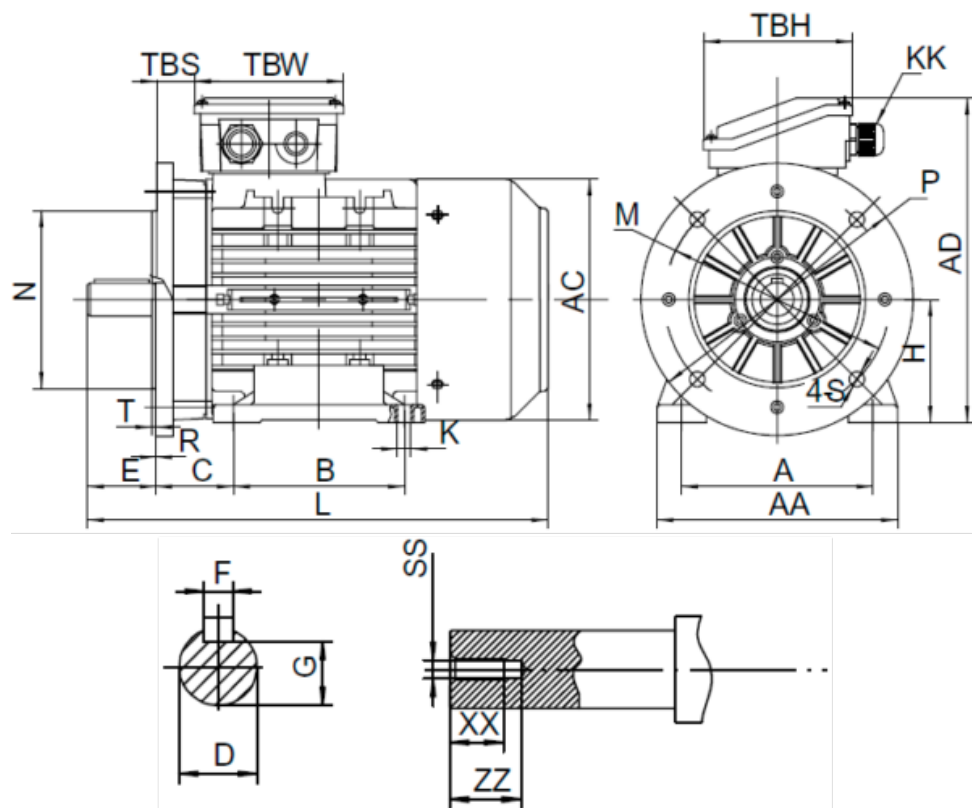

# Data Sheet

Article number: 25180040021740

Description: Kleedrive T3A 112M-2 4.0kw 2800 rpm UL/CSA  
3x230/400V 50 HZ IP55 B35 Eff=88,1%

## Measures

A = 190	F = 8	TBW = 118
AA = 224	G = 24	XX = 22
AC = Ø220	H = 112	ZZ = 30
AD = 283	HD = 171	
B = 140	L = 397	
C = 70	SS = M10	
D = Ø28	TBH = 118	
E = 60	TBS = 33	